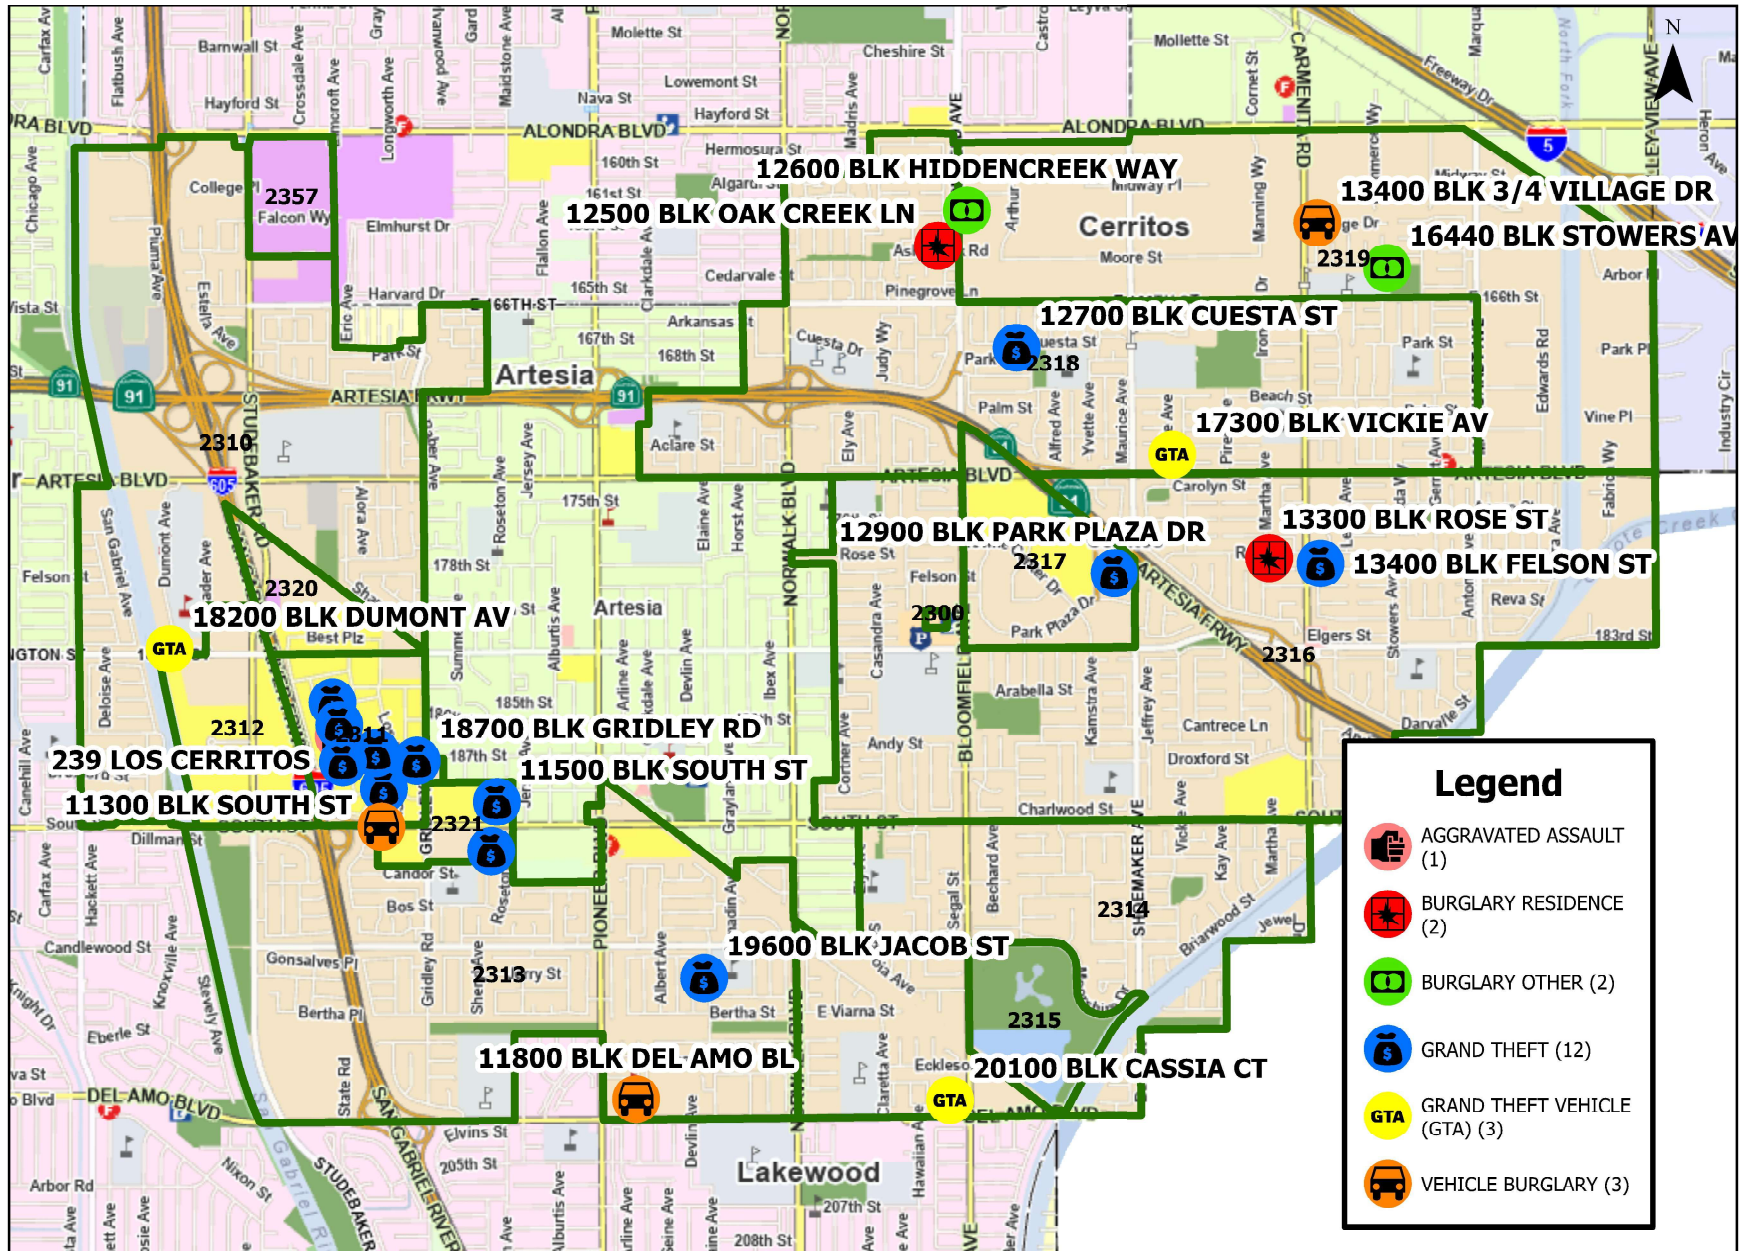

CERRITOS SHERIFF'S STATION WEEKLY PART 1 CRIMES 05/04/26-05/10/26

CREATED BY CAU ON 5/11/2026

DATA SOURCE: LARCIS

MAP DOES NOT INCLUDE LARCENY PETTY THEFT

0 0.050.1 0.2 Miles