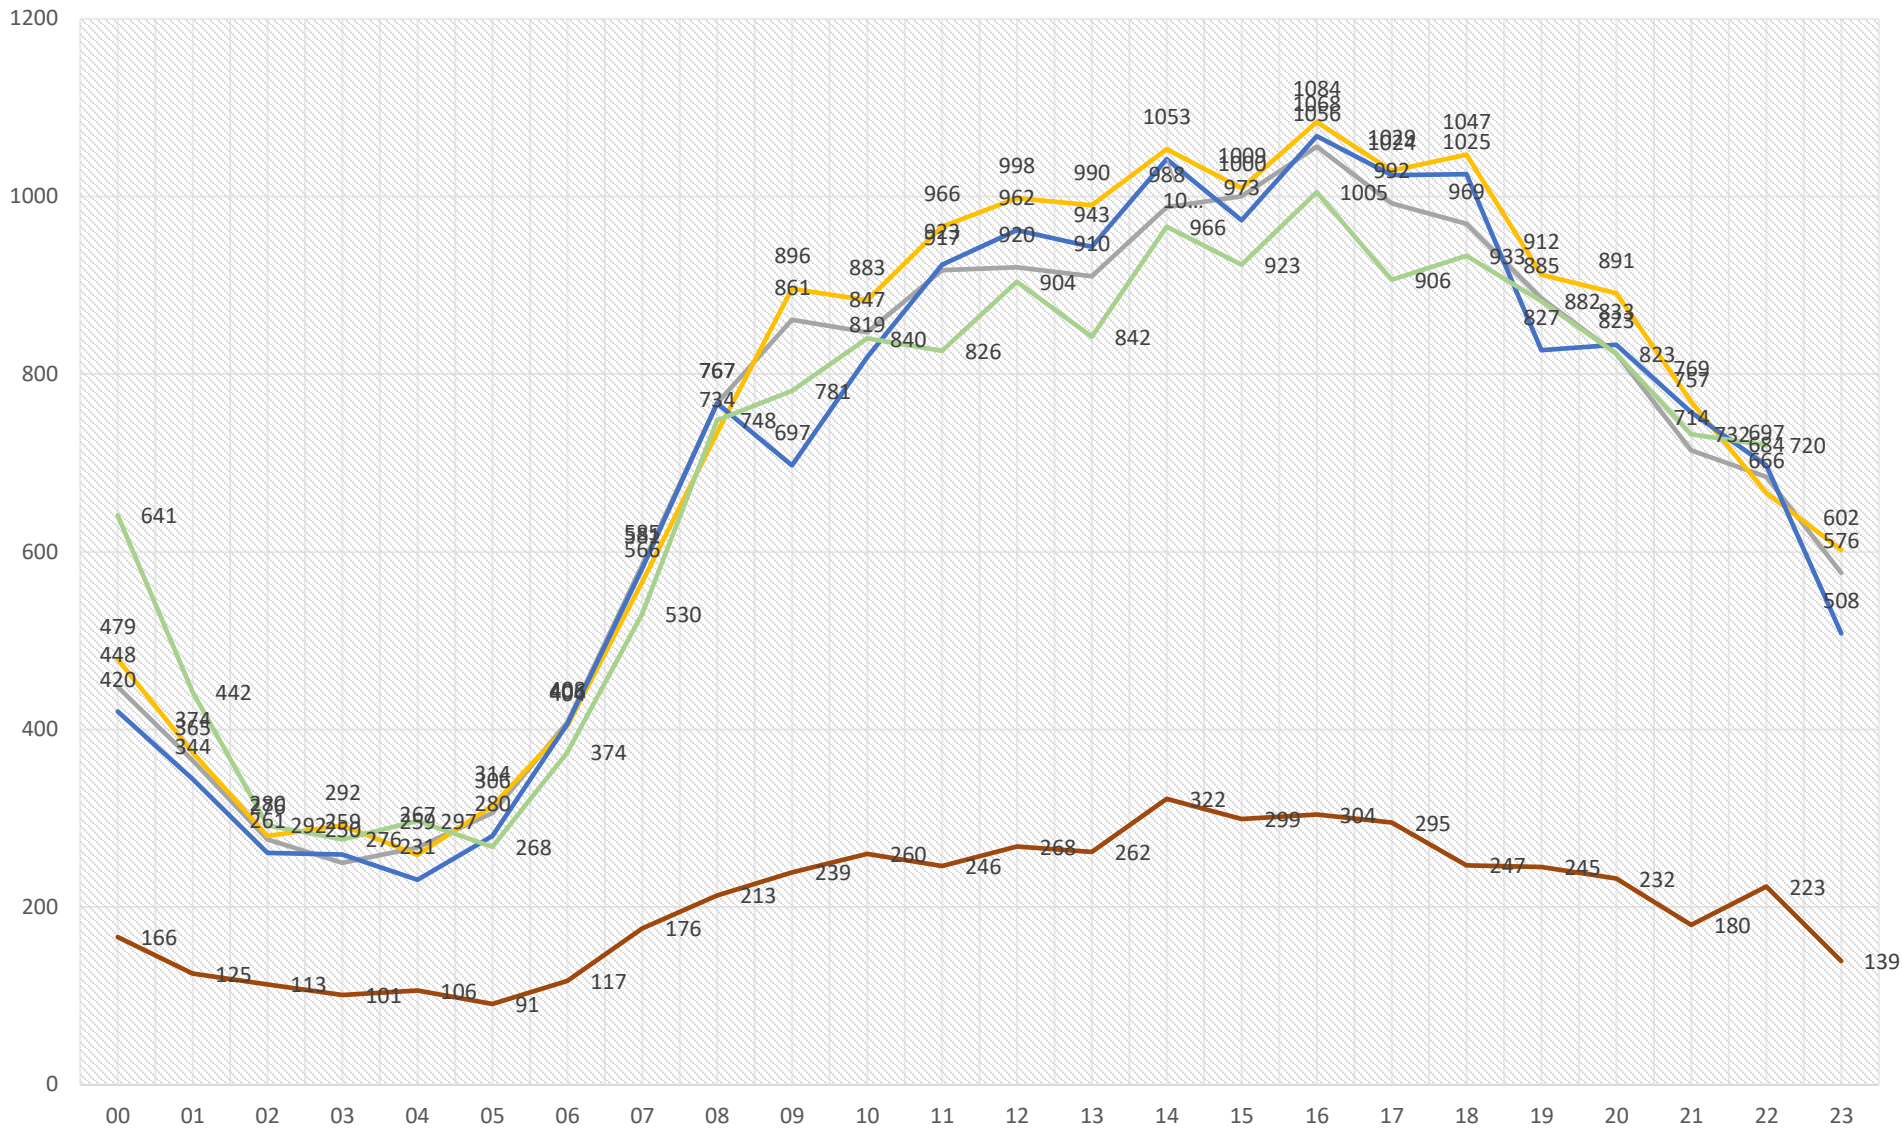

# Cerritos Station

## Calls for Service - 24 Hour Breakdown

### 2022 - 2026 YTD (\*thru April 30)

Created by CER CAU on 05/03/17  
 Updated on 05/18/26

— 2022 — 2023 — 2024 — 2025 — 2026