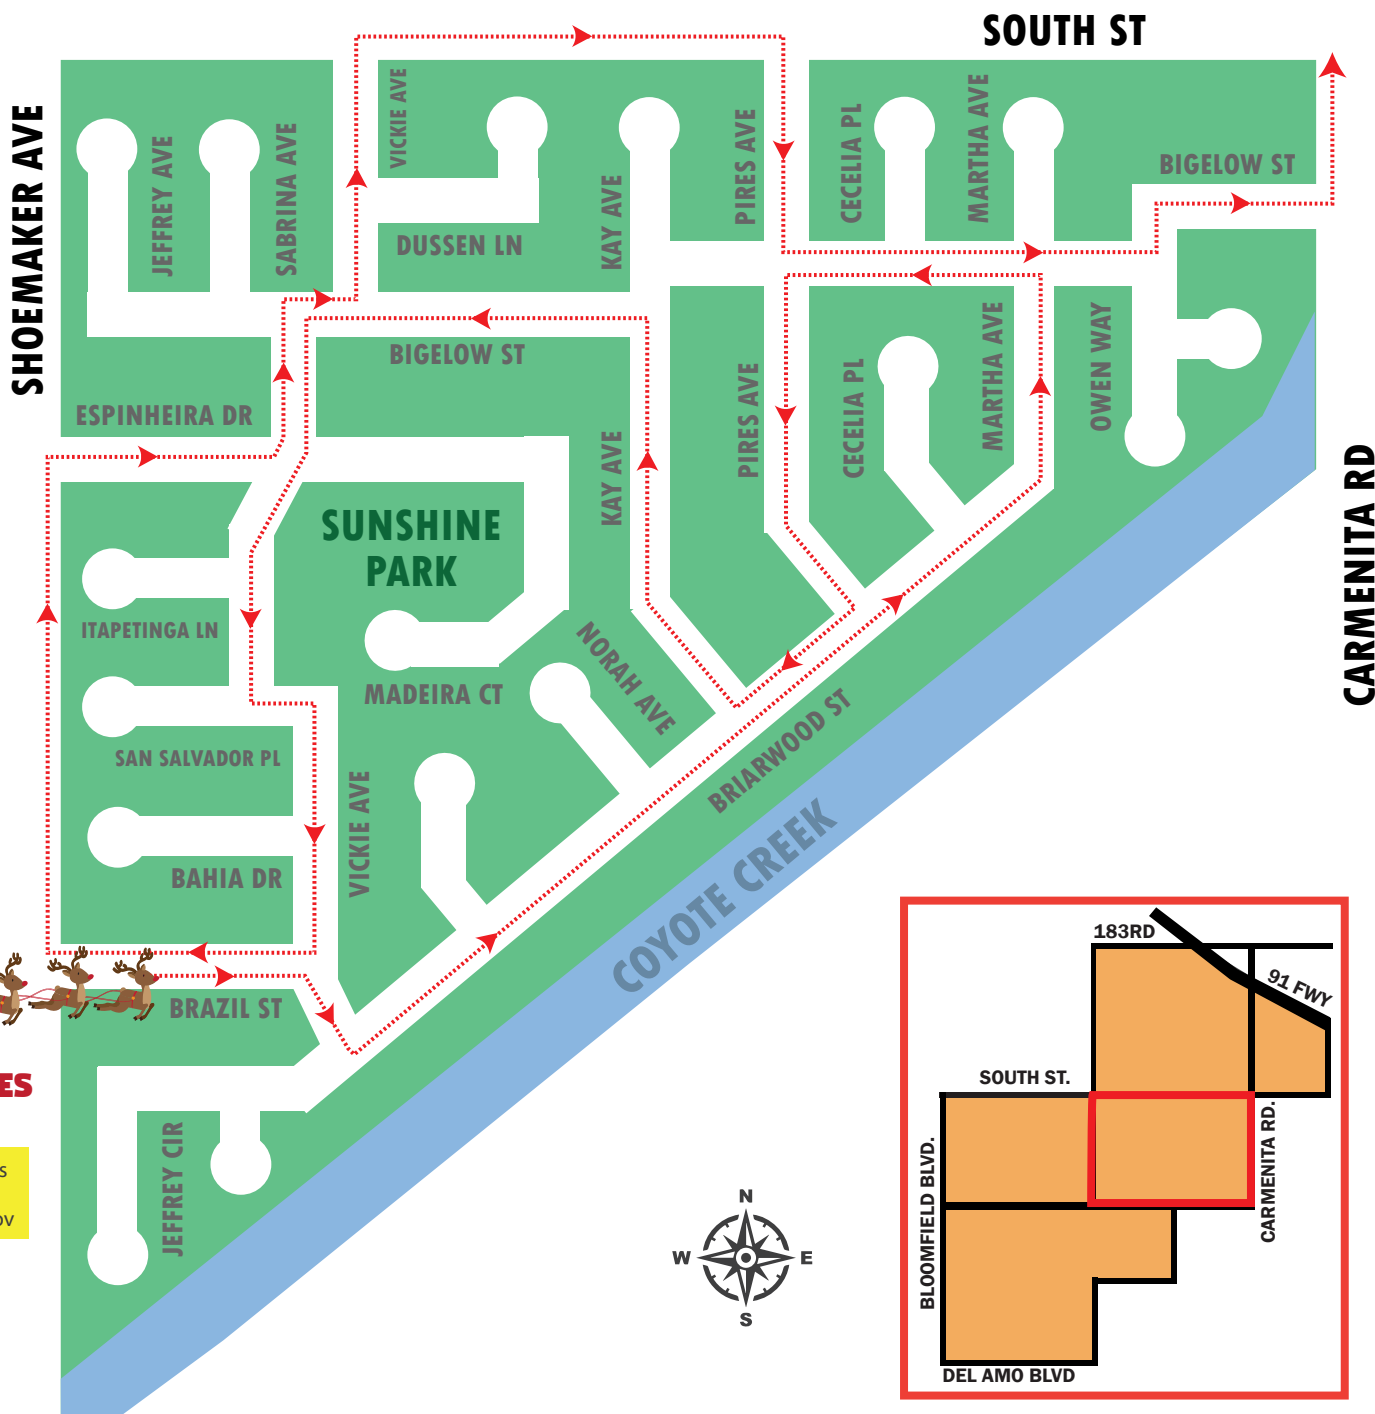

HOLMBURY AVE

MOORSHIRE PL

**CONTINUES
HERE**

Track Santa's
location at
cerritos.gov

193RD ST

ALCONBURY ST

**COMMUNITY
PARK**

CRANLEIGH ST

LIDDINGTON ST

195TH ST

**DON KNABE
REGIONAL
PARK**

BRACKNELL ST

WOLVERTON LN

WRIGHTWICK DR

SHOEMAKER AVE

MOORSHIRE DR

MOORSHIRE DR

SANTA'S HOLIDAY FLOAT 2024

ROUTE 4-D

Track Santa's location at cerritos.gov

FRIDAY, DECEMBER 13

**CONTINUES
HERE**

Track Santa's
location
at cerritos.gov

SANTA'S HOLIDAY FLOAT 2024

ROUTE 4-E

Track Santa's location at cerritos.gov

FRIDAY, DECEMBER 13

Track Santa's location at cerritos.gov

CONTINUES HERE

ROUTE ENDS HERE

CARMENITA RD