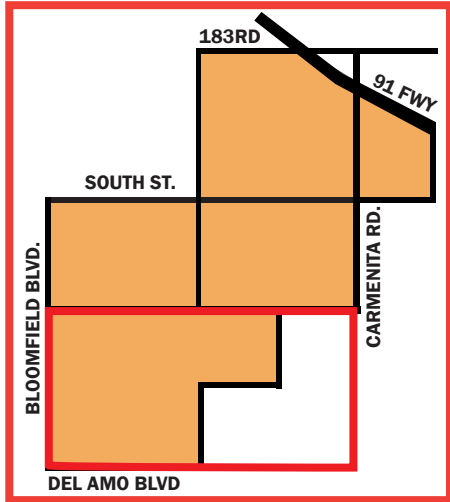

SANTA'S HOLIDAY FLOAT 2024

ROUTE 4-A

Track Santa's location at cerritos.gov

FRIDAY, DECEMBER 13

CARMENITA AVE

HOLMES AVE

ALEXANDER CIR

ANDY ST

DROXFORD ST

CARAVEL PL

CHURCH ST

WATSON AVE

ALEXANDER AVE

ALEXANDER AVE

CHARLWOOD CIR

EDGEFIELD ST

SOUTH ST

STARTS HERE

Estimated Arrival Time: 6 PM

Track Santa's location at cerritos.gov

SANTA'S HOLIDAY FLOAT 2024

Track Santa's location at cerritos.gov

ROUTE 4-B

FRIDAY, DECEMBER 13

CONTINUES HERE

Track Santa's location at cerritos.gov

DEL AMO BLVD

LA PALMA AVE

MOODY ST

SANTA'S HOLIDAY FLOAT 2024

ROUTE 4-C

Track Santa's location at cerritos.gov