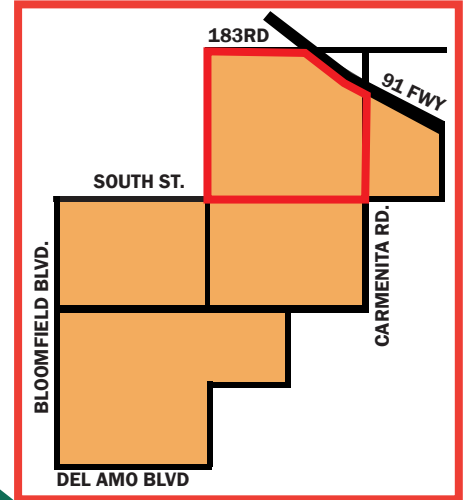

SANTA'S HOLIDAY FLOAT 2024

ROUTE 4-E

Track Santa's location at cerritos.gov

FRIDAY, DECEMBER 13

Track Santa's location at cerritos.gov

CONTINUES HERE

ROUTE ENDS HERE

CARMENITA RD