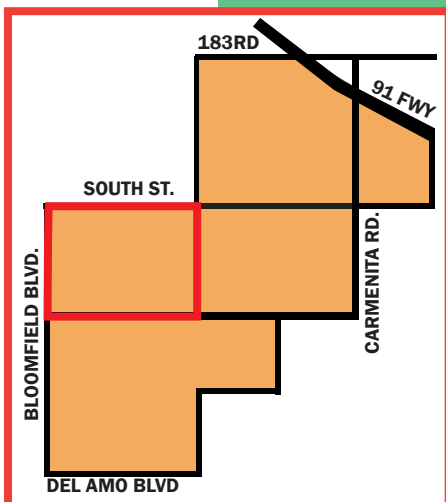

SANTA'S HOLIDAY FLOAT 2024

ROUTE 4-C

Track Santa's location at cerritos.gov

FRIDAY, DECEMBER 13

BLOOMFIELD AVE

SOUTH ST

BERKHAMSTED ST

NOTTINGHAM ST

ALCHESTER ST

ALPHINGTON AVE

CHELSEA AVE

HOLMBURY AVE

MOORSHIRE PL

**CONTINUES
HERE**

Track Santa's
location at
cerritos.gov

193RD ST

ALCONBURY ST

**COMMUNITY
PARK**

CRANLEIGH ST

QUEENSBOROUGH ST

CASTLEFORD LN

TRENTHAM AVE

CHELSWORTH LN

DERBYSHIRE LN

MOORSHIRE DR

SHELFORD DR

SCARBOROUGH LN

LIDDINGTON ST

195TH ST

**DON KNABE
REGIONAL
PARK**

BRACKNELL ST

WOLVERTON LN

WRIGHTWICK DR

SHOEMAKER AVE

MOORSHIRE DR

MOORSHIRE DR