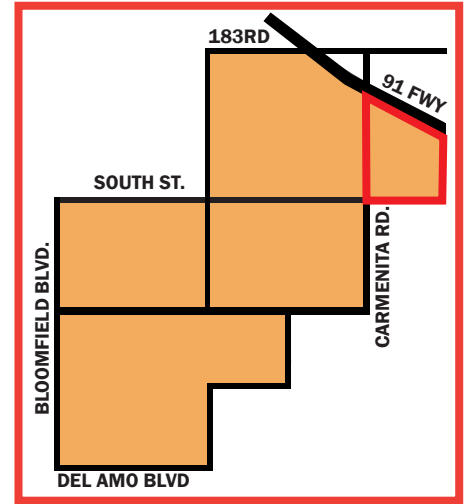

SANTA'S HOLIDAY FLOAT 2024

ROUTE 4-A

Track Santa's location at cerritos.gov

FRIDAY, DECEMBER 13

CARMENITA AVE

HOLMES AVE

ALEXANDER CIR

ANDY ST

DROXFORD ST

CARAVEL PL

CHURCH ST

WATSON AVE

ALEXANDER AVE

ALEXANDER AVE

CHARLWOOD CIR

EDGEFIELD ST

CONTINUES HERE

Track Santa's location at cerritos.gov

DEL AMO BLVD

LA PALMA AVE

MOODY ST

SANTA'S HOLIDAY FLOAT 2024

ROUTE 4-C

Track Santa's location at cerritos.gov

HOLMBURY AVE

MOORSHIRE PL

**CONTINUES
HERE**

Track Santa's
location at
cerritos.gov

193RD ST

ALCONBURY ST

**COMMUNITY
PARK**

CRANLEIGH ST