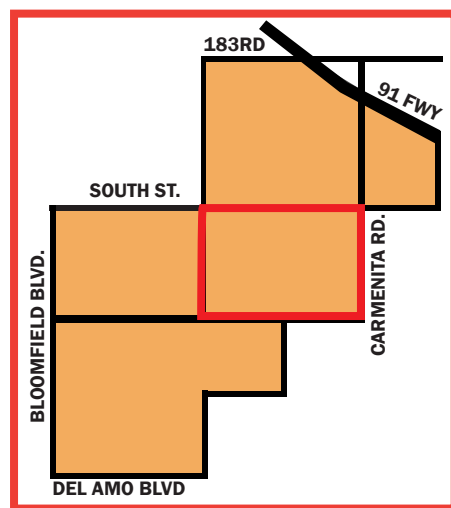

HOLMBURY AVE

MOORSHIRE PL

**CONTINUES
HERE**

Track Santa's
location at
cerritos.gov

193RD ST

ALCONBURY ST

**COMMUNITY
PARK**

CRANLEIGH ST

LIDDINGTON ST

195TH ST

**DON KNABE
REGIONAL
PARK**

BRACKNELL ST

WOLVERTON LN

WRIGHTWICK DR

SHOEMAKER AVE

MOORSHIRE DR

MOORSHIRE DR

SANTA'S HOLIDAY FLOAT 2024

ROUTE 4-D

Track Santa's location at cerritos.gov

FRIDAY, DECEMBER 13

**CONTINUES
HERE**

Track Santa's
location
at cerritos.gov

SANTA'S HOLIDAY FLOAT 2024