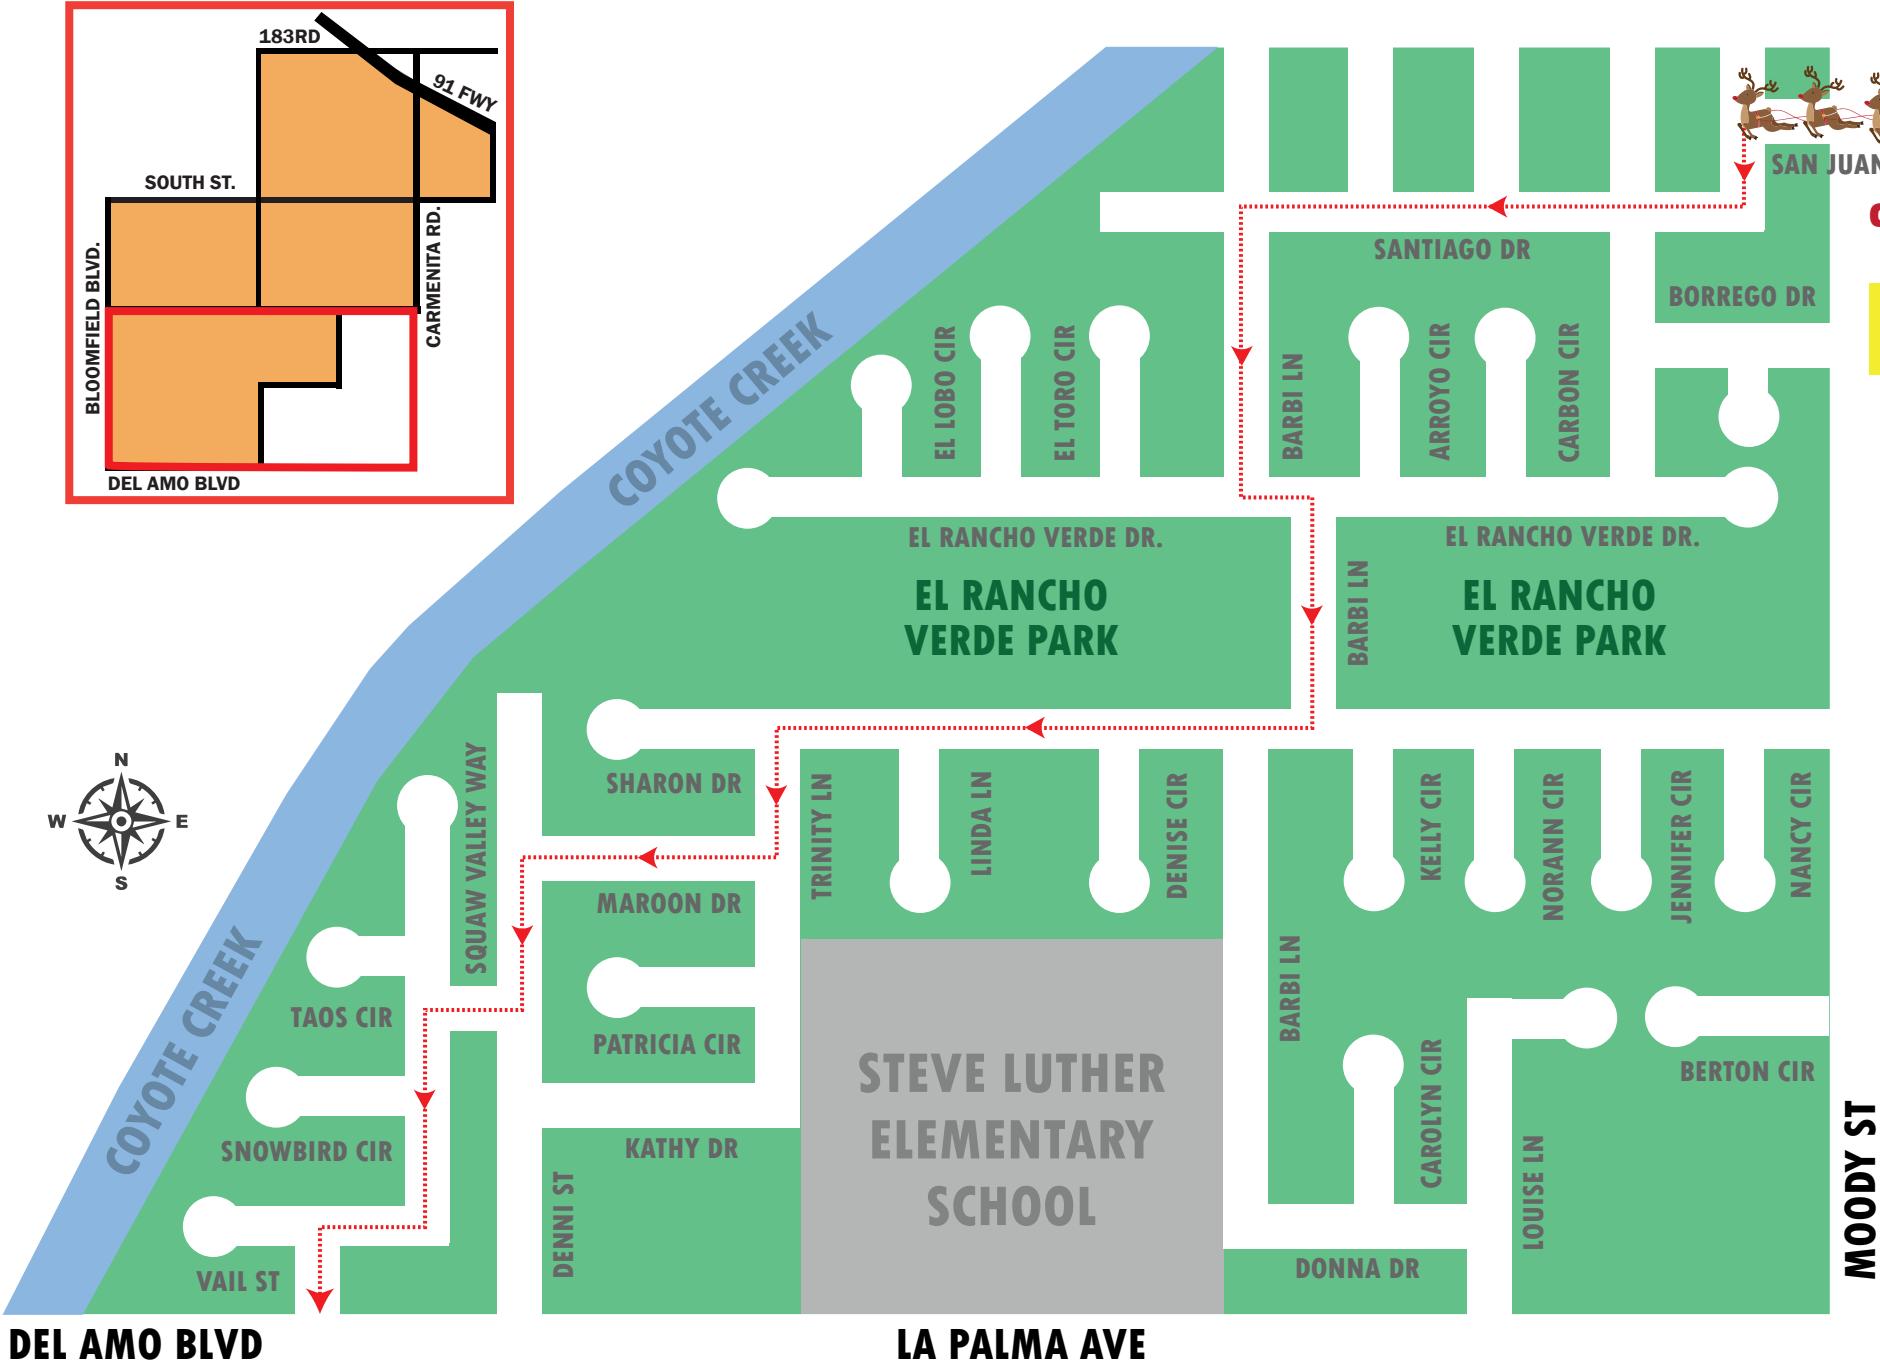

SOUTH ST

STARTS HERE

Estimated Arrival Time: 6 PM

Track Santa's location at cerritos.gov

SANTA'S HOLIDAY FLOAT 2024

Track Santa's location at cerritos.gov

ROUTE 4-B

FRIDAY, DECEMBER 13

CONTINUES HERE

Track Santa's location at cerritos.gov

DEL AMO BLVD

LA PALMA AVE

MOODY ST

SANTA'S HOLIDAY FLOAT 2024

ROUTE 4-C

Track Santa's location at cerritos.gov

HOLMBURY AVE

MOORSHIRE PL

**CONTINUES
HERE**

Track Santa's
location at
cerritos.gov

193RD ST

ALCONBURY ST

**COMMUNITY
PARK**

CRANLEIGH ST

ROUTE 4-E

Track Santa's location at cerritos.gov

FRIDAY, DECEMBER 13

Track Santa's location at cerritos.gov

CONTINUES HERE

ROUTE ENDS HERE

CARMENITA RD