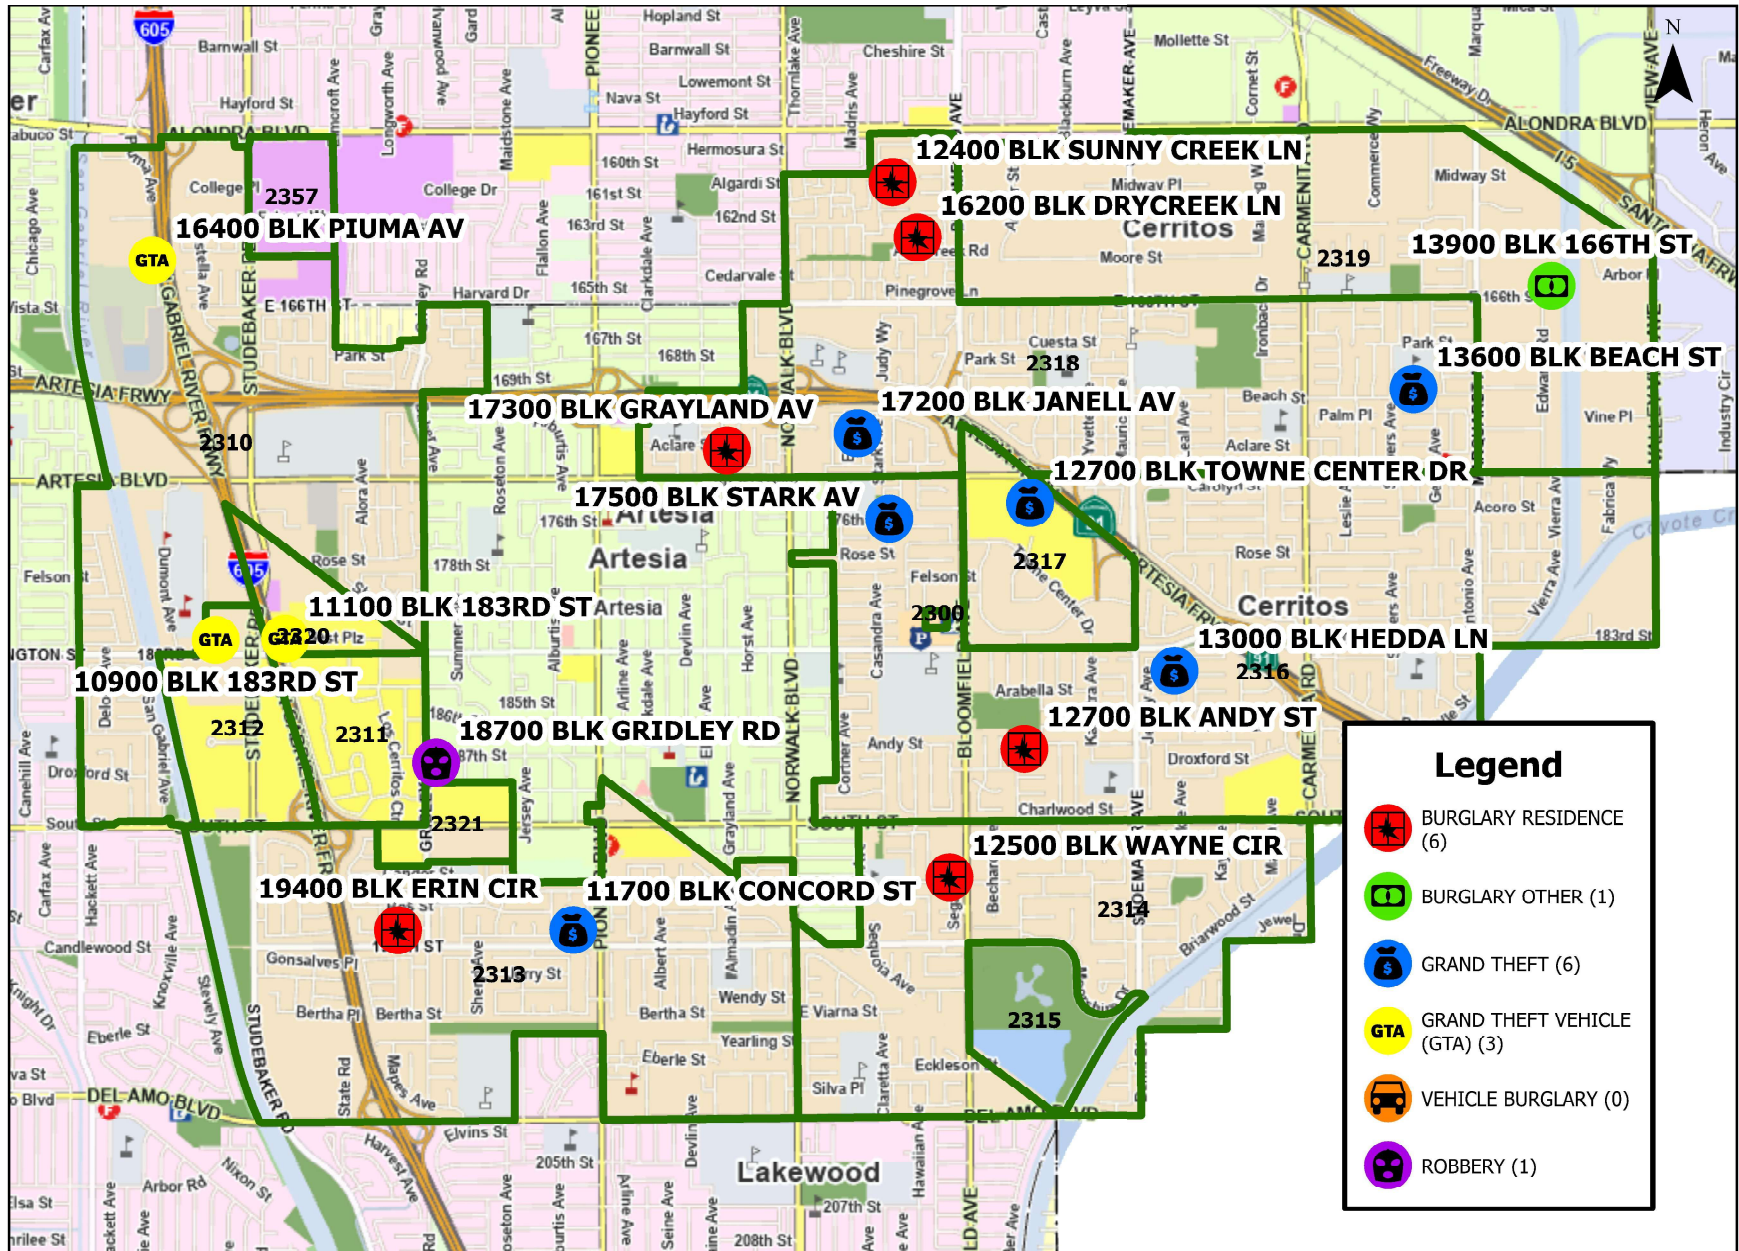

CERRITOS SHERIFF'S STATION WEEKLY PART 1 CRIMES 05/11/26-05/17/26

CREATED BY CAU ON 5/18/2026

DATA SOURCE: LARCIS

MAP DOES NOT INCLUDE LARCENY PETTY THEFT